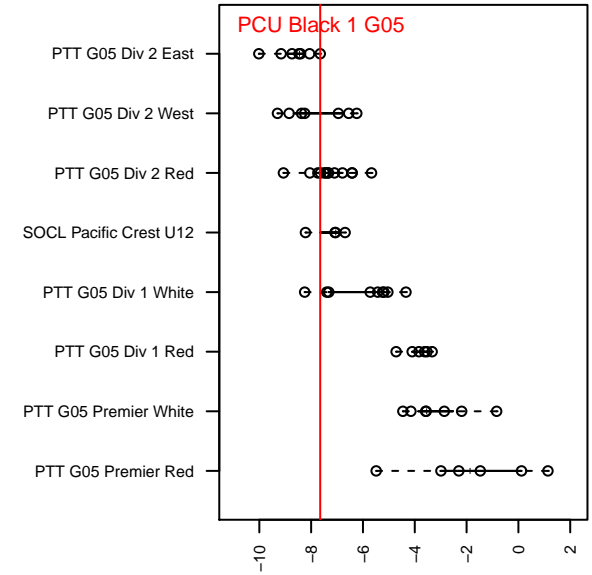

**attack and defense rating
relative to others at age
and all opponents in last 13 months**