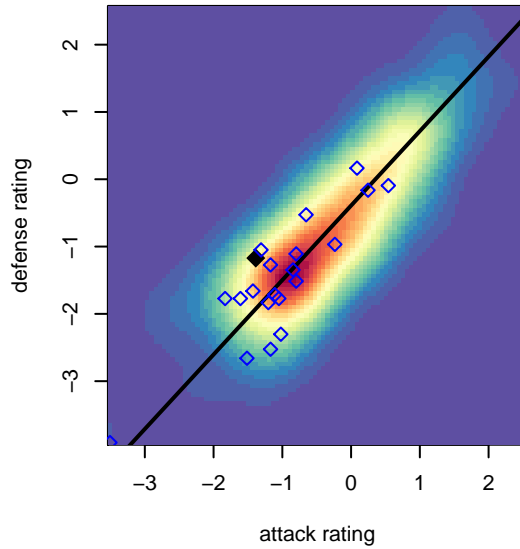

**attack and defense rating
relative to others at age
and all opponents in last 13 months**